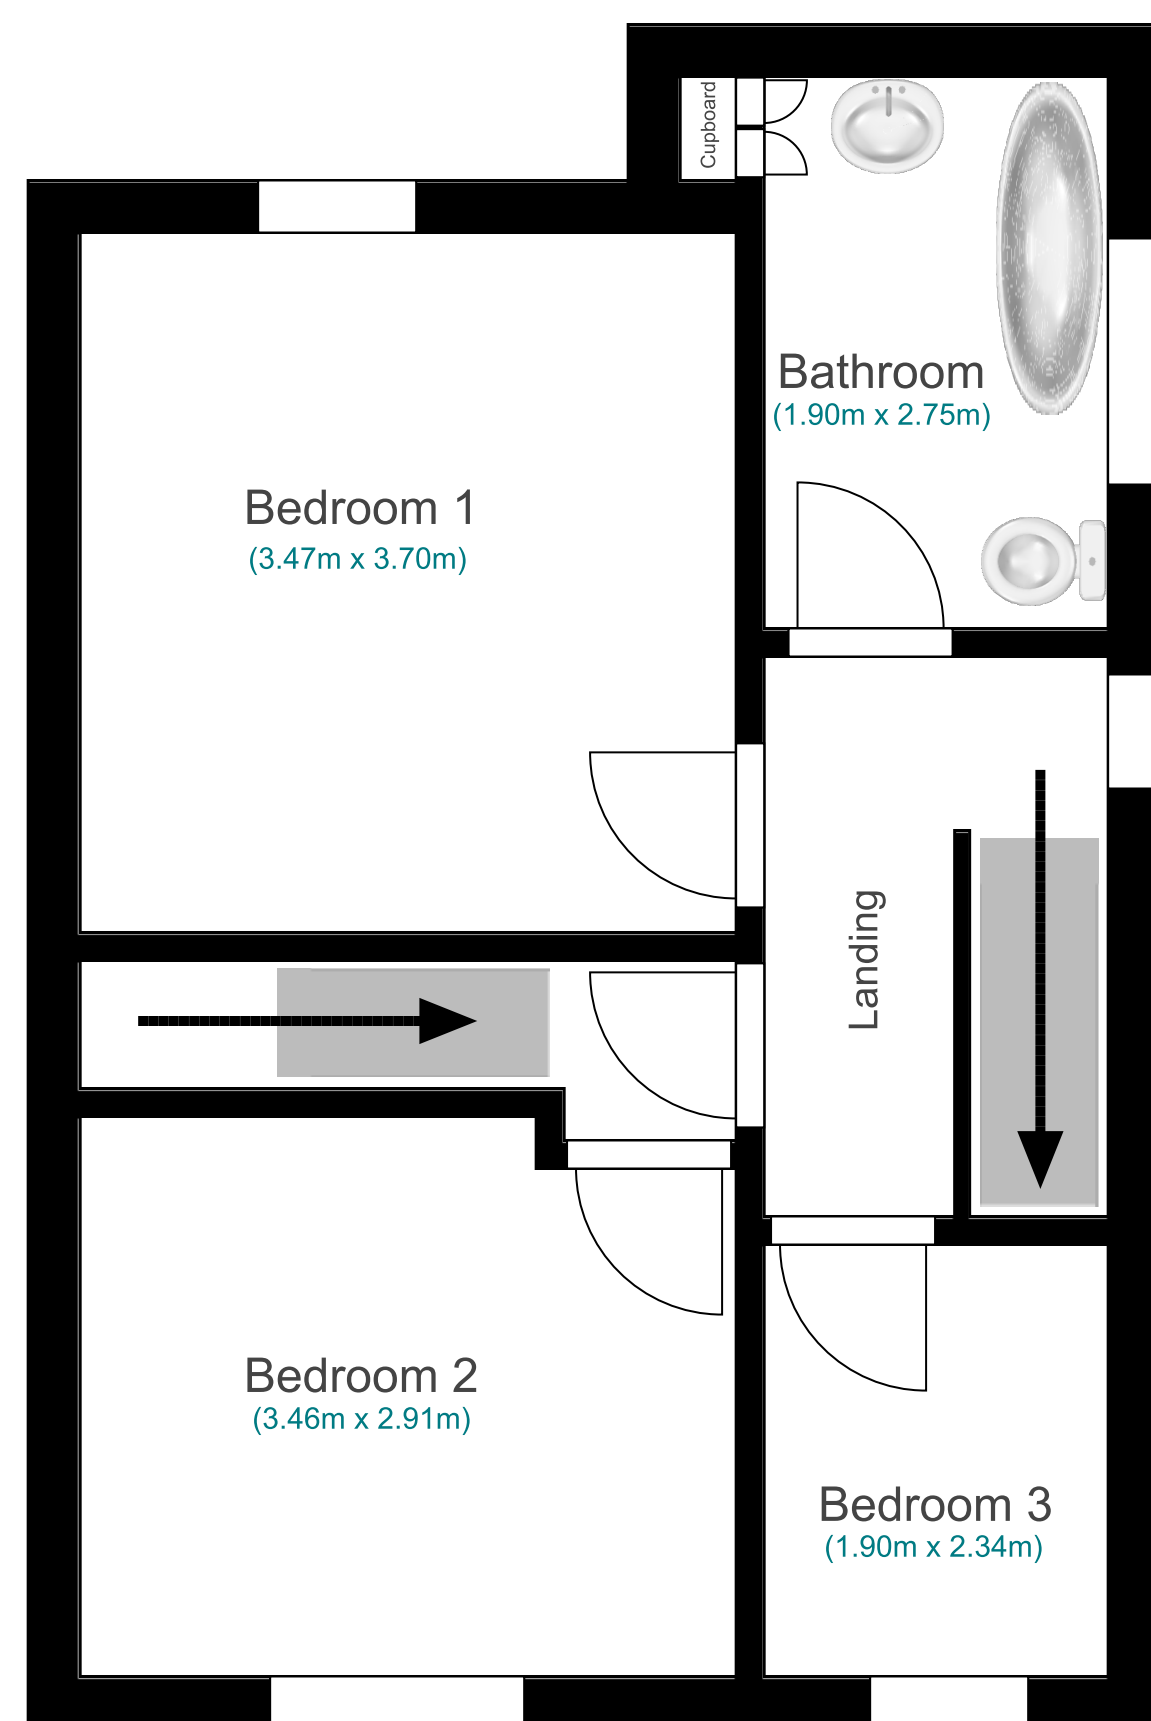

Ground Floor

First Floor

Total internal floor area is approx. 79.8 sq.m / 858.96 sq.ft

This Floor Plan is approximate and for illustrative purposes only and therefore should be used as such by any prospective buyer.

All measurements of walls, doors, windows, rooms and any other items are approximate and no responsibility is taken for any error or mis-statement by us, the seller or agent.